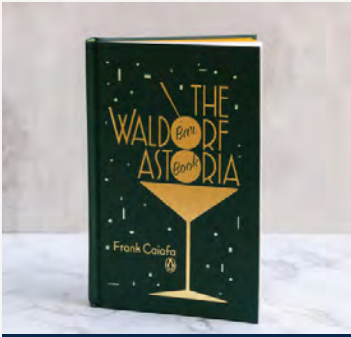

Arizona Biltmore  
Navy Pouch  
\$38 - SMALL  
\$42 - LARGE

Arizona Biltmore  
Plush Robe  
\$85

Men's AZB Polos  
and Pullovers  
\$96-\$138

Women's AZB  
Polos and Pullovers  
\$96-\$138

PRICES LISTED ARE FOR INDIVIDUAL UNITS.

## Gifts & Collectibles

Waldorf Astoria  
Bar Book  
by Frank Caiafa  
\$26

AZB Monogram  
Gold Flask  
\$58

Biltmore Block  
Pewter Flask  
\$46

AZB Studio Mug  
\$28

The Wright Bar  
Whiskey Glasses Set  
\$69 (4 PER SET)