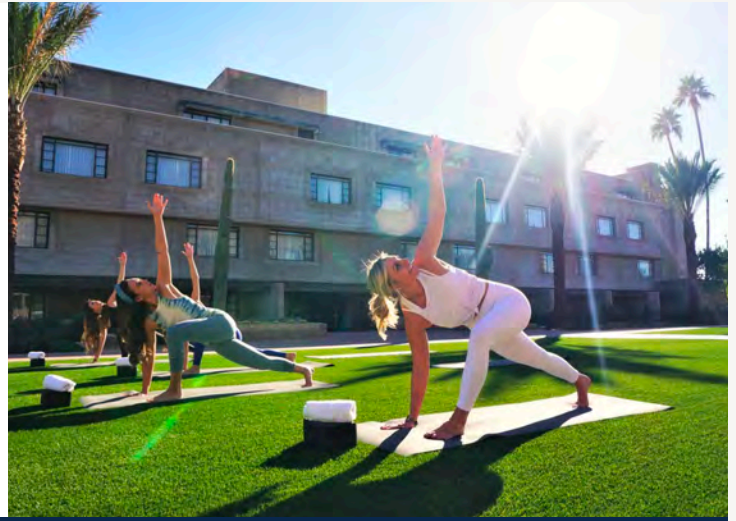

Yoga, Pilates and Meditation Classes

Your choice of Hatha or Vinyasa Yoga, Mat Pilates, Meditation, or Breath Focus Session.

Set up includes a yoga mat, towel and bottle of water.

25 PEOPLE PER FACILITATOR • $350 • 1 HOUR

Additional setup fees apply to groups of more than 50 people.