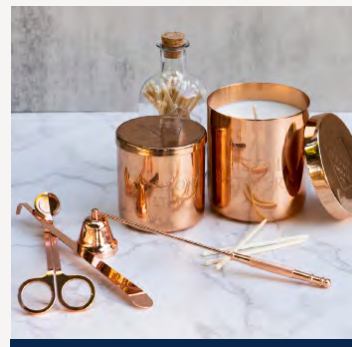

# Gifts & Collectibles

AZB Pickleball  
Paddles and  
Accessories

\$34 - \$128

AZB Insulated  
Cold Cup

\$45

Biltmore Block  
Pewter Ornament

\$24

Arizona Biltmore  
Star Ornament

\$56

Arizona Biltmore's  
Jewel of the  
Desert Candle and  
Reed Diffuser

\$46 - CANDLE  
\$48 - DIFFUSER

Arizona Biltmore  
Copper Candle

\$36 - 4OZ  
\$44 - 8OZ  
\$60 - 16OZ

Golden Saguaro  
Mug  
Coaster Set