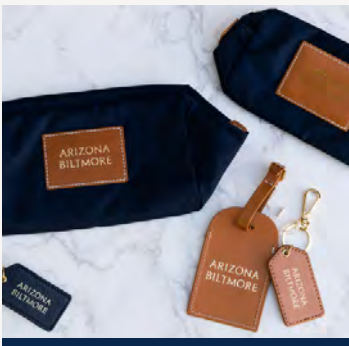

\$38 Mug  
\$42 Coaster Set

Arizona Biltmore  
Jewel of the  
Desert Travel  
Candle

\$25

PRICES LISTED ARE FOR INDIVIDUAL UNITS.

Please contact the Kevin Moul, the Spa and Wellness Sales Manager at [kevin.moul@waldorfasteria.com](mailto:kevin.moul@waldorfasteria.com) to coordinate an experience or gift for guests staying at the Arizona Biltmore. Group classes and activities all subject to a 20% service charge. All food & beverage requests must go through the hotel.

## Gifts & Collectibles

Arizona Biltmore  
Leather and Gold  
Keychain  
\$22

Arizona Biltmore  
Leather Luggage  
Tag  
\$26

Arizona Biltmore  
Cotton Bags  
\$28 - MAKEUP BAG  
\$38 - TOTE BAG

Assorted Arizona  
Biltmore Visors  
and Hats  
\$32-\$46

Arizona Biltmore  
Navy Pouch  
\$38 - SMALL  
\$42 - LARGE

Arizona Biltmore  
Plush Robe  
\$85

Men's AZB Polos  
and Pullovers  
\$96-\$138

Women's AZB  
Polos and Pullovers  
\$96-\$138

PRICES LISTED ARE FOR INDIVIDUAL UNITS.

## Gifts & Collectibles

Waldorf Astoria  
Bar Book  
by Frank Caiafa  
\$26

AZB Monogram  
Gold Flask  
\$58

Biltmore Block  
Pewter Flask  
\$46

AZB Studio Mug  
\$28

The Wright Bar  
Whiskey Glasses Set  
\$69 (4 PER SET)